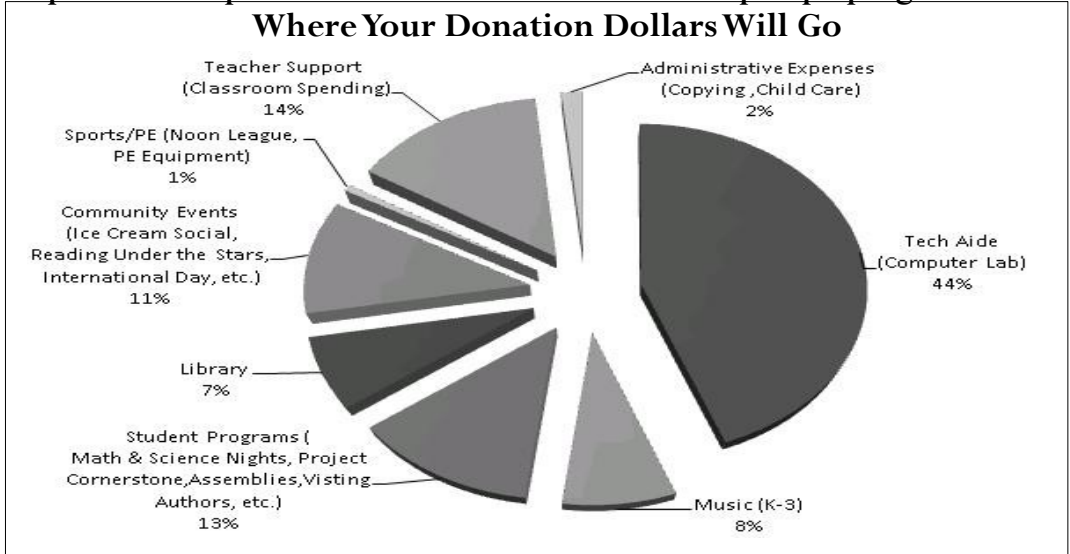

Contribute to the Direct Donation Campaign at Eisenhower

Our primary PTA fall fundraising program is a Direct Donation appeal to **all** Eisenhower families. Direct Donation is a particularly efficient fundraiser since every dollar you donate benefits your children directly. Eisenhower PTA is a registered 501(c)(3) non-profit organization and **your Direct Donation is tax-deductible**. This year, the PTA is recommending a donation of **$153 per family**, but any amount is appreciated. **Our goal for this year is $30,000 with 100% school participation.** In addition to paying for instructional aides and programs that directly benefit your children, the PTA also supports ongoing technology upgrades at school and community-building activities. For a full listing of programs that the PTA supports, please visit the school website at :

<http://www.cupertino.k12.ca.us/eisenhower.www/pta/ptaprograms.htm>

Thank You for Supporting Eisenhower !